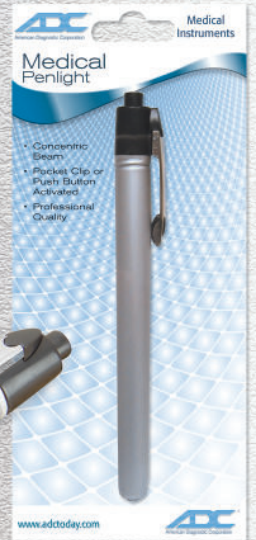

DISPOSABLE PENLIGHTS

ADLITE™

- Sealed concentric beam, disposable diagnostic penlight
- Activated by depressing pocket clip
- Available with or without pupil gauge
- Measures 5" long, 1/2" diameter
- Sold in 6 pack

ORDERING INFORMATION

#355BK	Adlite Pro™ Physicians Penlight
--------	---------------------------------

METALITE II™

- Brushed aluminum housing
- Plunger activated
- Measures 5 1/4" long by 1/2" diameter
- Two "AAA" batteries included

- Plastic housing for lightweight comfort
- Pocket clip activated
- Measures 5" long by 1/2" diameter
- Two "AAA" batteries included

ORDERING INFORMATION

#354	ADLITE II™ Reusable Penlight
#354CYL	ADLITE II™ Reusable Penlight, 18/cylinder

METALITE™

- Brushed aluminum housing
- Locking push toggle activated
- Measures 5 1/4" long by 1/2" diameter
- Two "AAA" batteries included

ORDERING INFORMATION

#352BK	METALITE™ Penlight, Black
#352W	METALITE™ Penlight, White
#352WP	METALITE™ Penlight, White/Pupil Gauge
#352	METALITE™ Penlight, Silver
#352CYL	METALITE™ Penlight, 22/Cylinder (Silver)
#352AST	METALITE™ Penlight, 22/Cylinder (Assort colors)