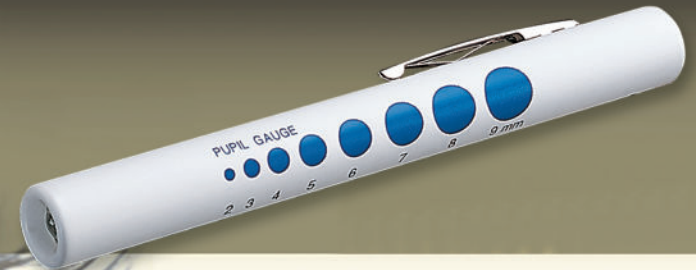

DISPOSABLE PENLIGHTS

ADLITE™

- Sealed concentric beam, disposable diagnostic penlight
- Activated by depressing pocket clip
- Available with or without pupil gauge
- Measures 5" long, 1/2" diameter
- Sold in 6 pack

ADLITE™

Diagnostic Penlights

ORDERING INFORMATION

#351	ADLITE™ Disposable Penlight, 6/Pk
#351P	ADLITE™ Disposable Penlight, w/Pupil Gauge, 6/Pk

ADLITE™ PLUS

- Sealed concentric beam, disposable diagnostic penlight
- Activated by depressing pocket clip
- White available with or without pupil gauge
- Measures 5" long, 1/2" diameter
- Sold individually or in display cylinder of 22
- Available in 8 colors

ADLITE PRO™

Our finest pocket light, and physician's choice for evaluation of the pupillary reflex.

- LED lamp for bright, white illumination for true tissue rendering
- LED lamp provides 10,000 hour use
- Durable CNC machined brass housing in a striking black matte finish
- Positive feel power switch
- Measures 5 5/8" long, 1/2" diameter
- Convenient Pocket Clip
- Complete with 2 "AAA" batteries and an attractive gift box
- Lifetime warranty on lamp cartridge, 2 year warranty on penlight

ORDERING INFORMATION

#355BK	Adlite Pro™ Physicians Penlight
--------	---------------------------------

METALITE II™

- Brushed aluminum housing
- Plunger activated
- Measures 5 1/4" long by 1/2" diameter
- Two "AAA" batteries included