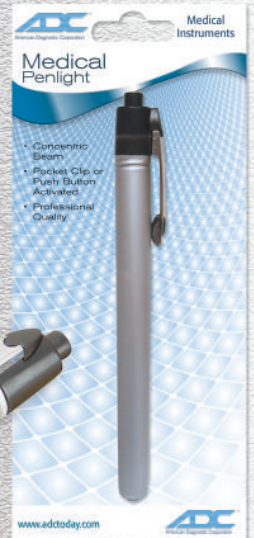

## ADLITE II™

- Plastic housing for lightweight comfort
- Pocket clip activated
- Measures 5" long by 1/2" diameter
- Two "AAA" batteries included

## METALITE™

- Brushed aluminum housing
- Locking push toggle activated
- Measures 5 1/4" long by 1/2" diameter
- Two "AAA" batteries included