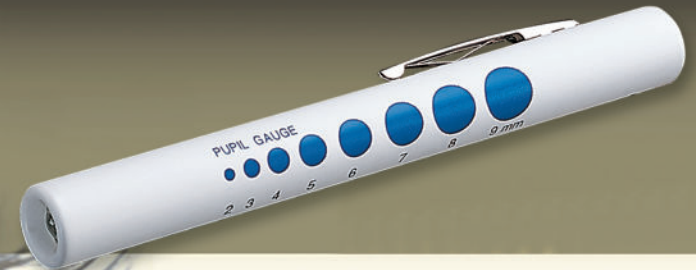

## ADLITE™

- Sealed concentric beam, disposable diagnostic penlight
- Activated by depressing pocket clip
- Available with or without pupil gauge
- Measures 5" long, 1/2" diameter
- Sold in 6 pack

## ADLITE™ PLUS

- Sealed concentric beam, disposable diagnostic penlight
- Activated by depressing pocket clip
- White available with or without pupil gauge
- Measures 5" long, 1/2" diameter
- Sold individually or in display cylinder of 22
- Available in 8 colors